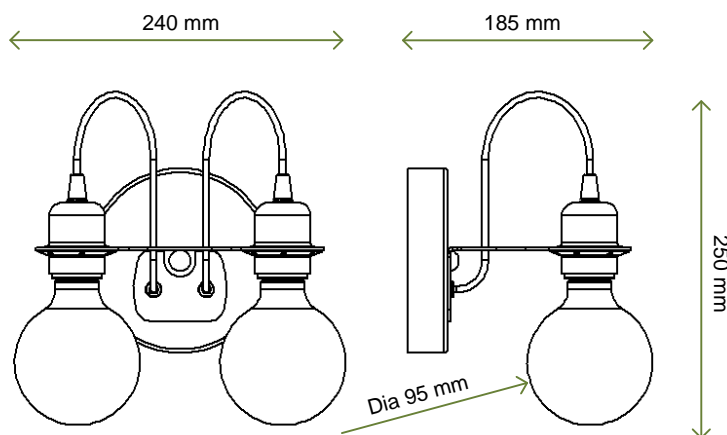

SOLOMON WD

Design: Dan Lieberman

Information:

Wall Lamp

Socket: 2 x E27, 220V

Recommended Bulb: Globe 95

2 x 8W LED Filament

2 x 75W max. Edison Bulb

2 x 42W max. Eco Halogen

Materials: Aluminum & Steel

Finish: Electrostatic Powder Coating

Colors: White, Black, Graphite

- For more RAL colors, or details, Please contact the designer.